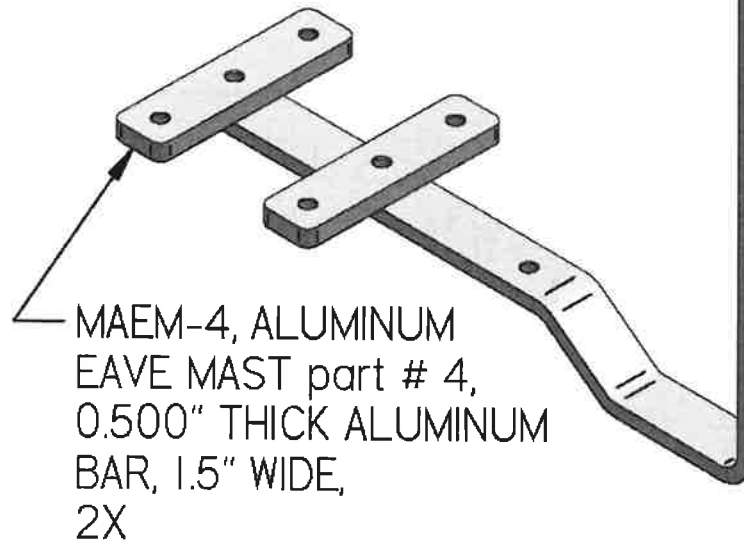

MAEM-SET,  
MOORE ALUMINUM  
EAVE MAST SET

MAEM-2, ALUMINUM  
EAVE MAST part # 2,  
0.375 THICK ALUMINUM  
BAR, 1.5" WIDE

Aluminum material,  
under-eave mount,  
custom 90 degree  
arm with gutter bend